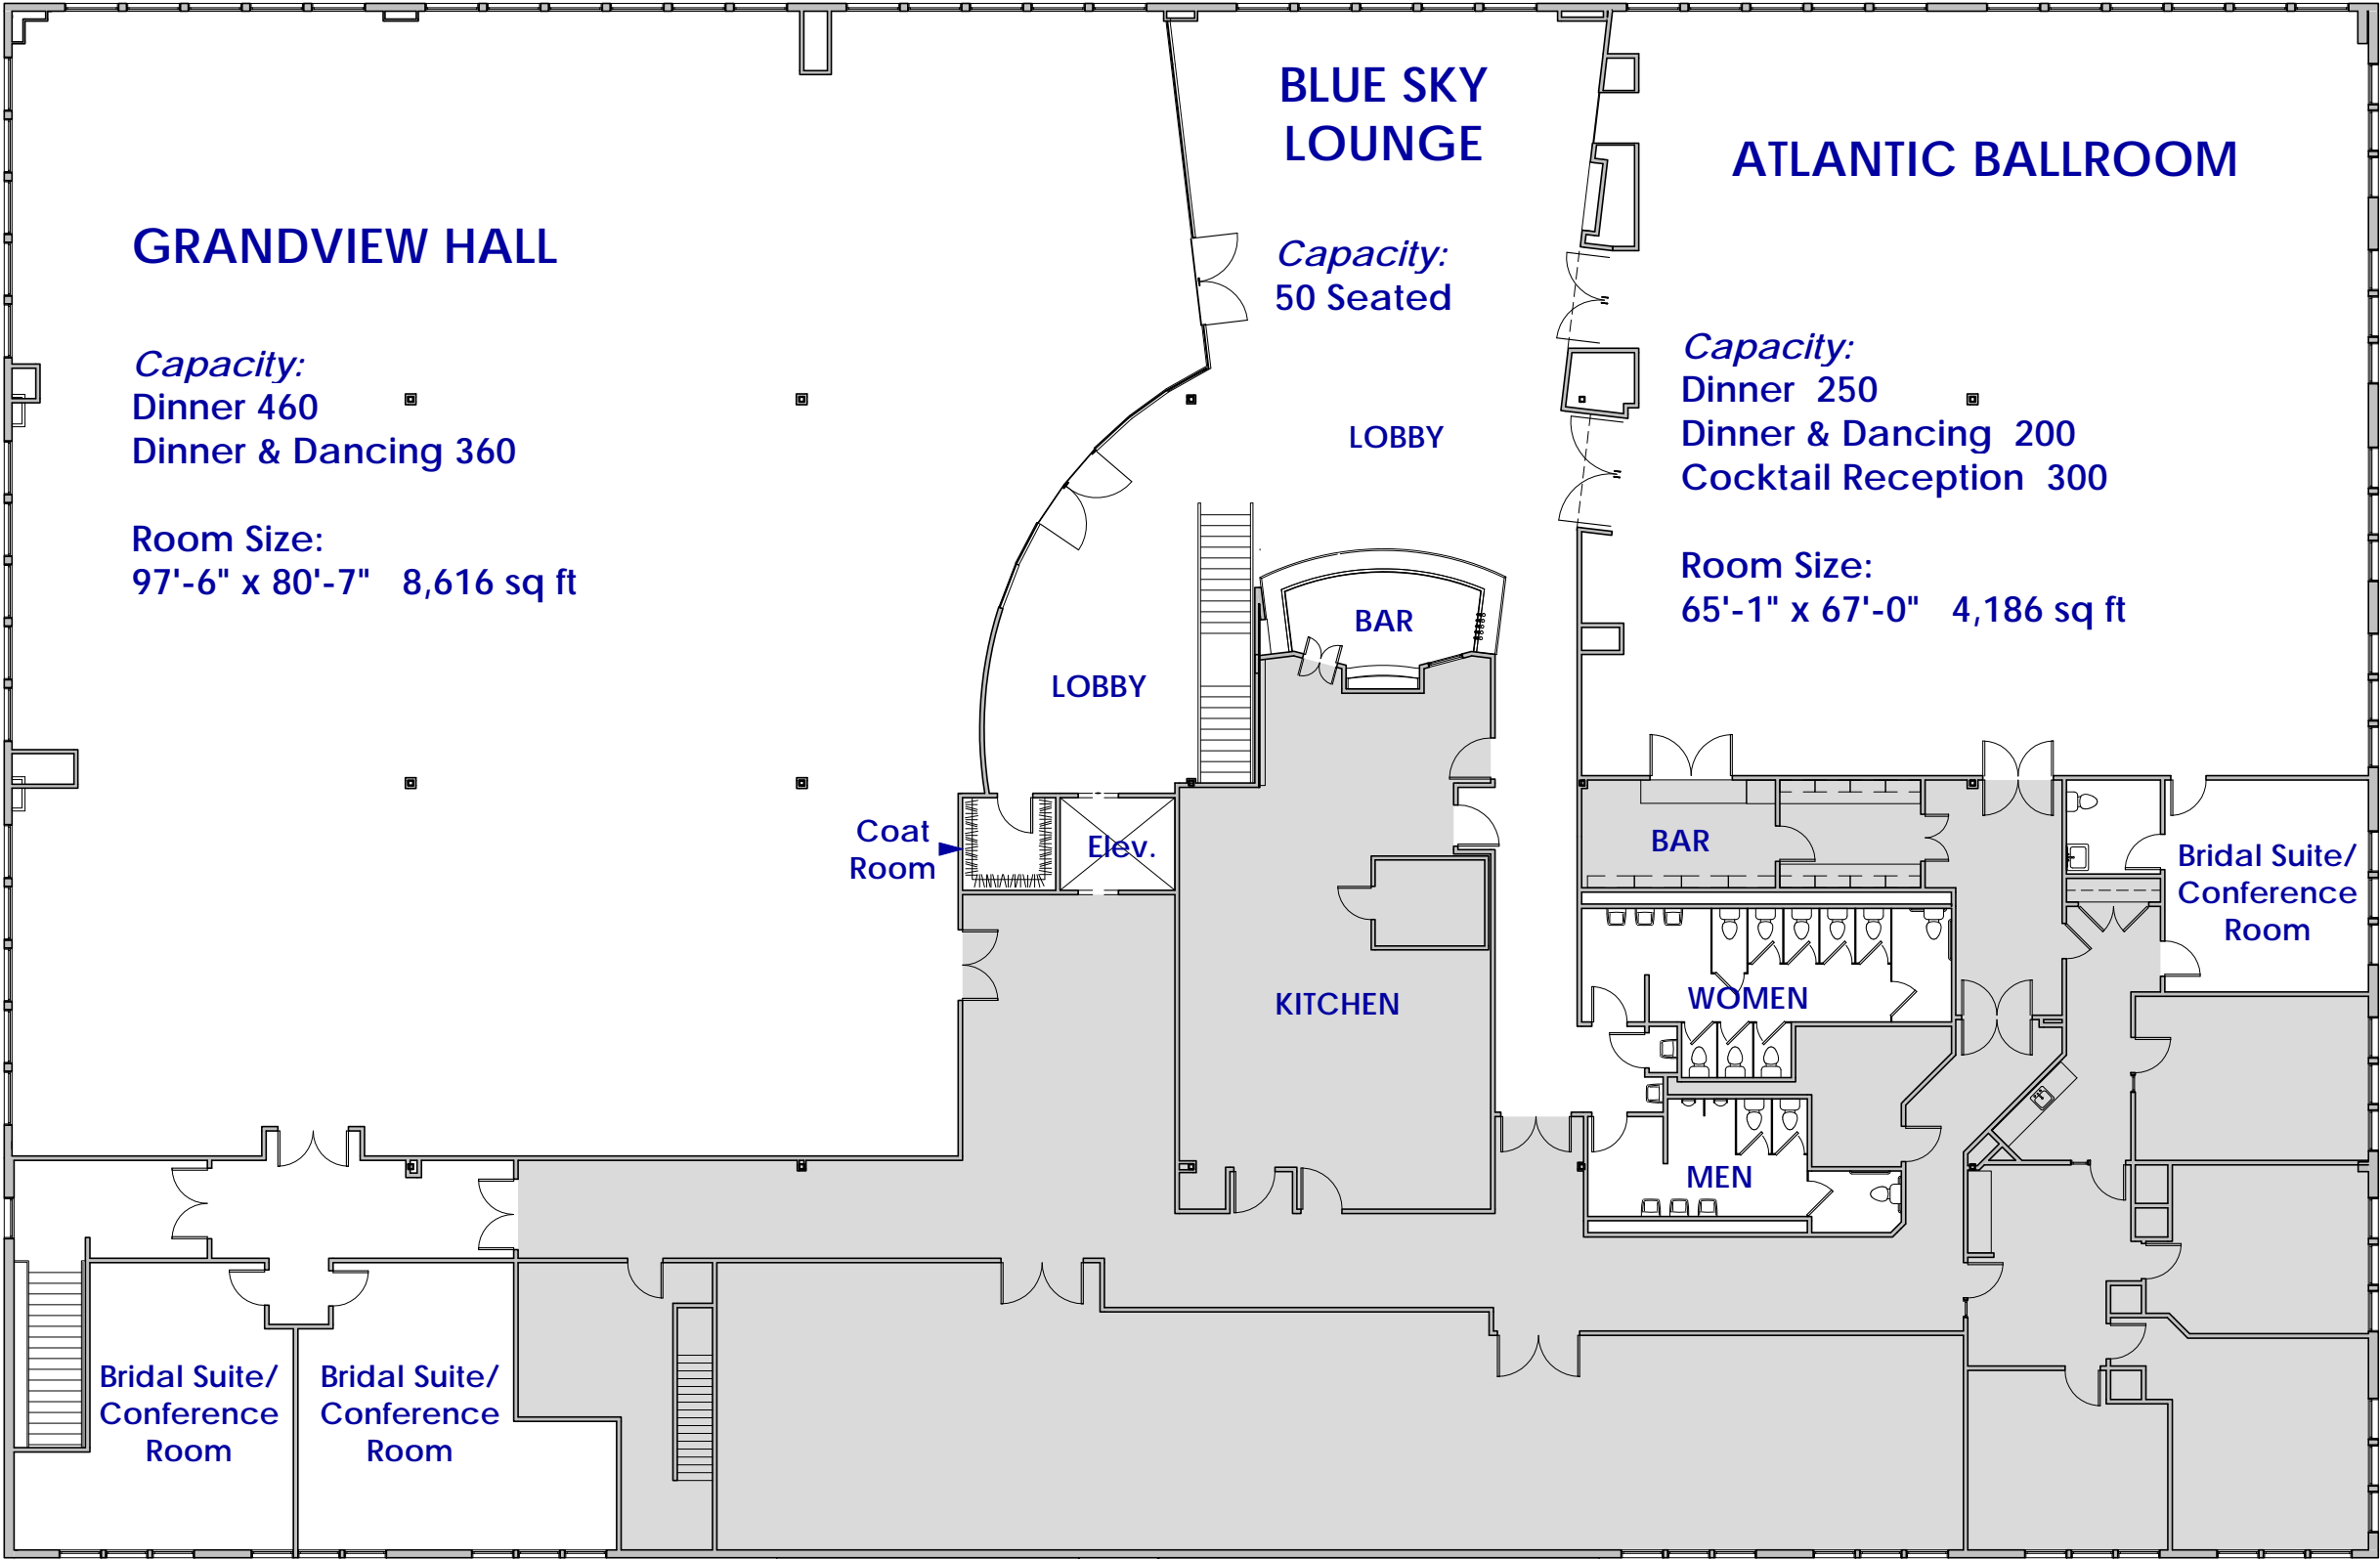

← WALL OF PANORAMIC WINDOWS OVERLOOKING OCEAN →

↑ WALL OF PANORAMIC WINDOWS OVERLOOKING OCEAN ↓

↑ WALL OF PANORAMIC WINDOWS OVERLOOKING OCEAN ↓

GRANDVIEW HALL

Capacity:
Dinner 460
Dinner & Dancing 360

Room Size:
97'-6" x 80'-7" 8,616 sq ft

BLUE SKY LOUNGE

Capacity:
50 Seated

ATLANTIC BALLROOM

Capacity:
Dinner 250
Dinner & Dancing 200
Cocktail Reception 300

Room Size:
65'-1" x 67'-0" 4,186 sq ft

Bridal Suite/
Conference
Room

Bridal Suite/
Conference
Room

Bridal Suite/
Conference
Room

BAR

WOMEN

MEN

KITCHEN

LOBBY

LOBBY

BAR

LOBBY

Elev.

Coat
Room